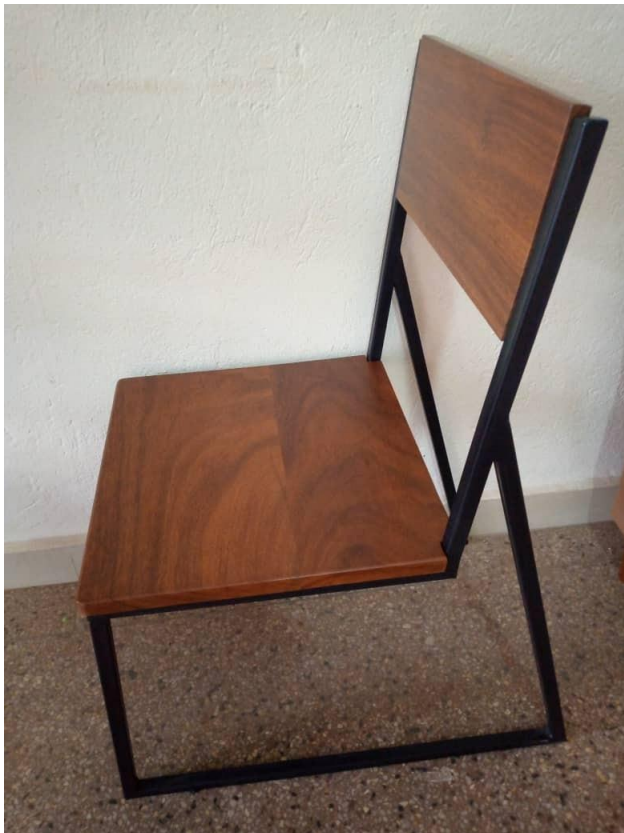

# Chairs

**Homeward Dining Chair**  
Ugx.450,000/=

**Print Dining Chair with seat cushion**  
Ugx.450,000/=

**Tinsel Dining Chair**  
Ugx.370,000/=

**Toddler High Chair**  
Ugx.480,000/=

# Chairs

**Hook Stool**  
Ugx.450,000/= 80cm sitting height

**Dime Chair**  
Ugx.380,000/=

**Revolve Chair**  
Ugx.390,000/=