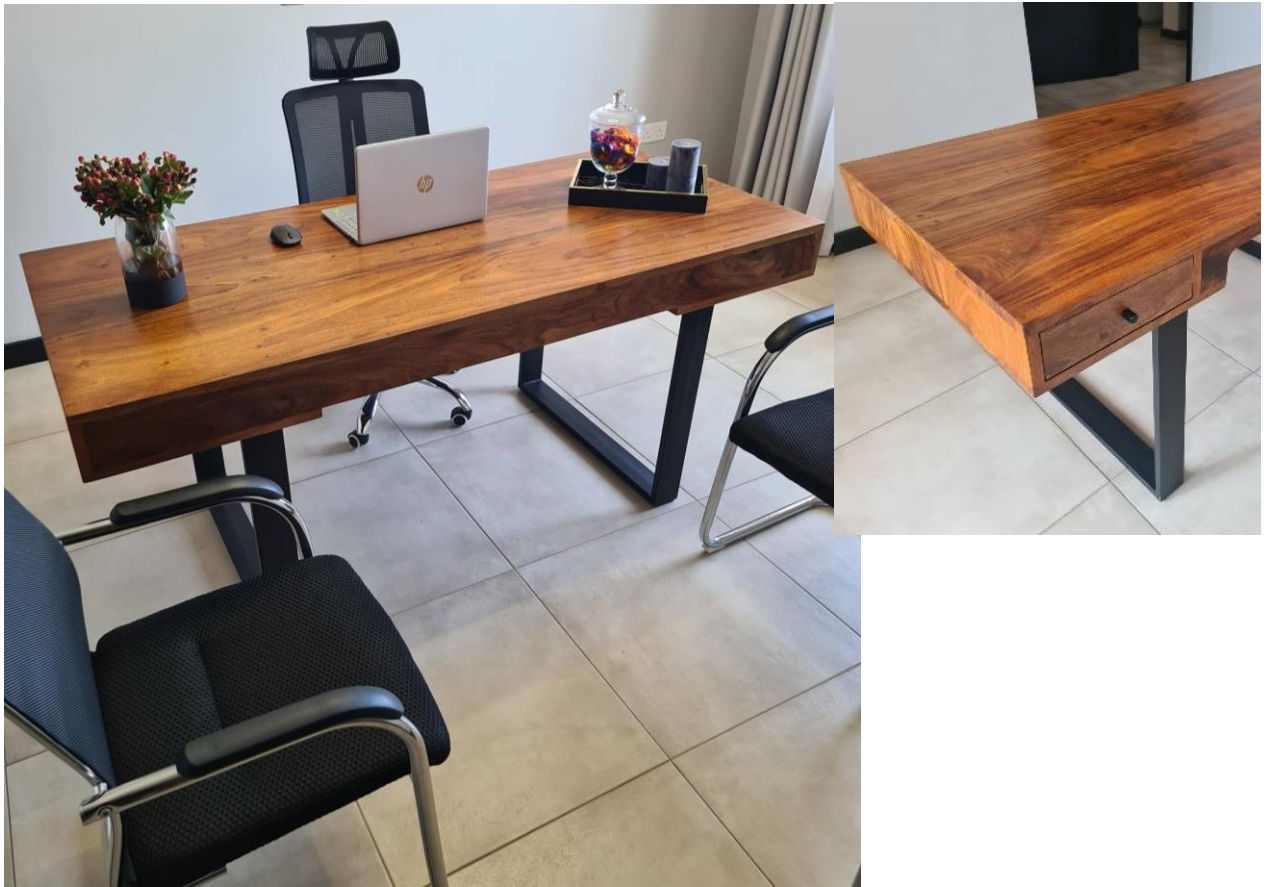

100cm L, 36cm D, 100cm H

65cm L, 25cm D, 32cm H

**Imperial Shoe Rack**  
Teak – Ugx,1,300,000/=

Other – Ugx.1,100,000/=

100cm L, 35cm D, 120cm H. 20cm drawer H

# Desks

## Executive Desk

Ugx. 1,900,000/=

180cm L, 80cm D, 76cm H