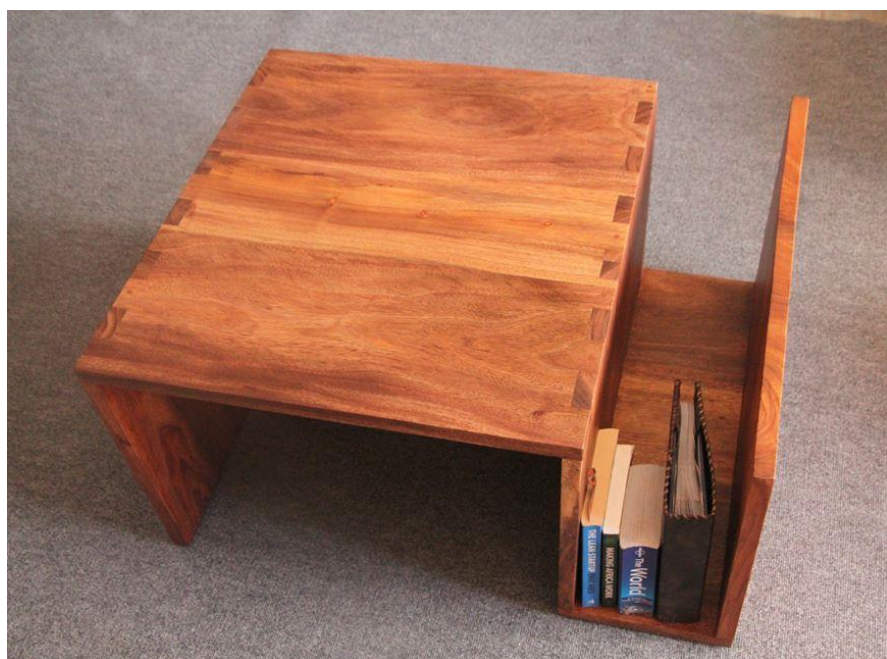

# Consoles

**Destine Console**  
Ugx.1,000,000/=  
100cm L, 40cm D, 90cm H

**Premier Console**  
Ugx.1,700,000/=  
130cm L, 30cm D, 110cm H,

**Premier Mirror**  
Ugx.950,000/=  
80cm W, 100cm H

**Twilight Console**  
Ugx.1,200,000/=  
100cm L, 30cm D, 90cm H

# Coffee Tables

**Cube Coffee Table**

Ugx.700,000/=

70cm L, 70cm D, 45cm H

**Pocket Coffee Table**

Ugx.850,000/=

85cm L, 70cm D,  
45cm H

**Skybox Coffee Table**

Ugx.1,000,000/=

120cm L, 70cm D, 42cm  
H