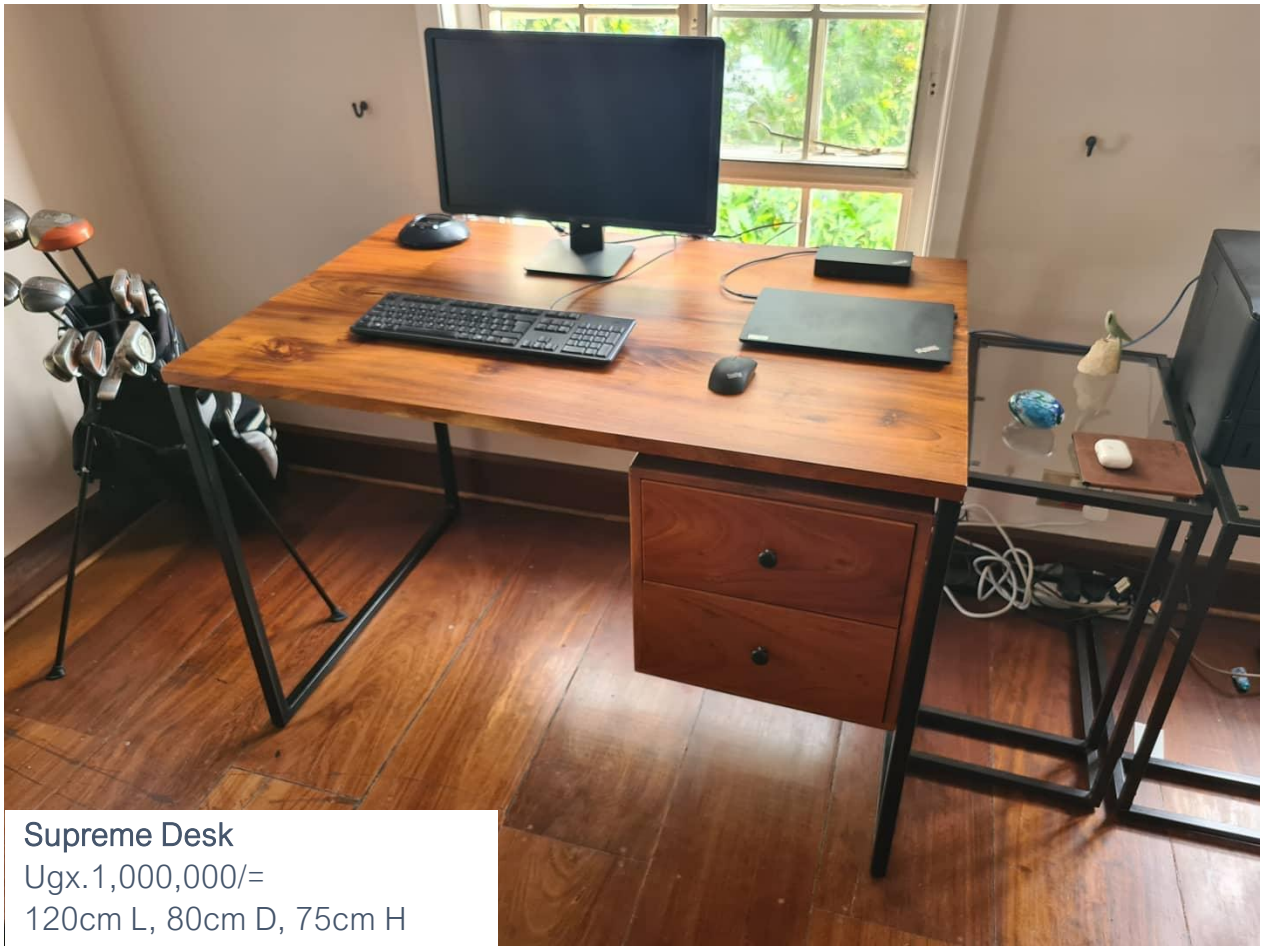

Desks

Supreme Desk

Ugx.1,000,000/=

120cm L, 80cm D, 75cm H