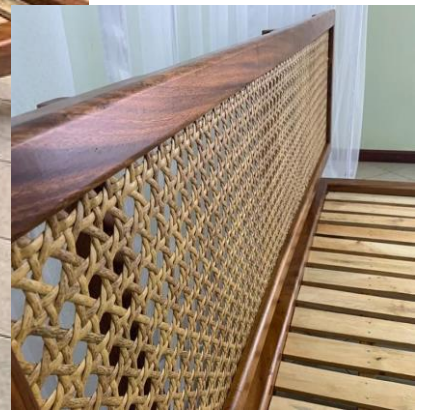

Beds

Wave Bed

5 x 6 – Ugx, 1,850,000/=

6 x 6 – Ugx.2,000,000/=

Soho Bed *(excl. bedside)*

5 x 6 – Ugx, 1,850,000/=

6 x 6 – Ugx.2,000,000/=

One Bedside Table

Ugx.290,000/= each

45cm L, 36cm D, 56cm H