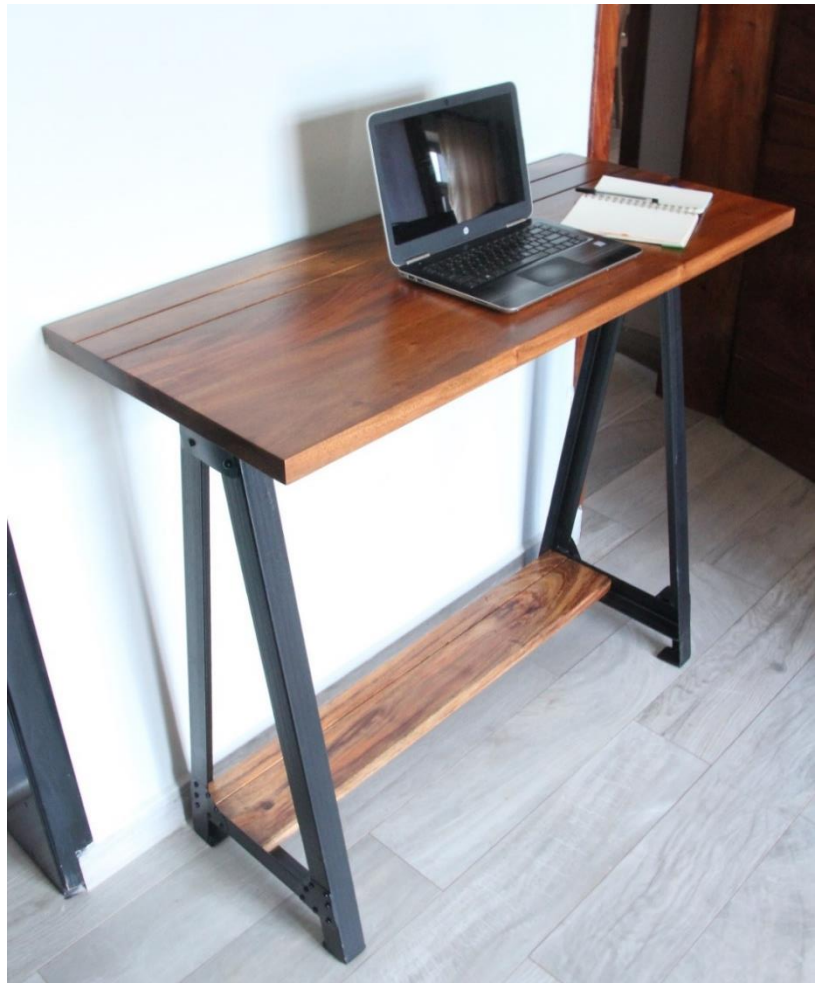

Desks

Stature Standing Desk

Ugx.950,000/=

120cm L, 50cm D, 110cm H

Streamline Desk

Ugx.1,000,000/=

120cm L, 50cm D, 75cm H