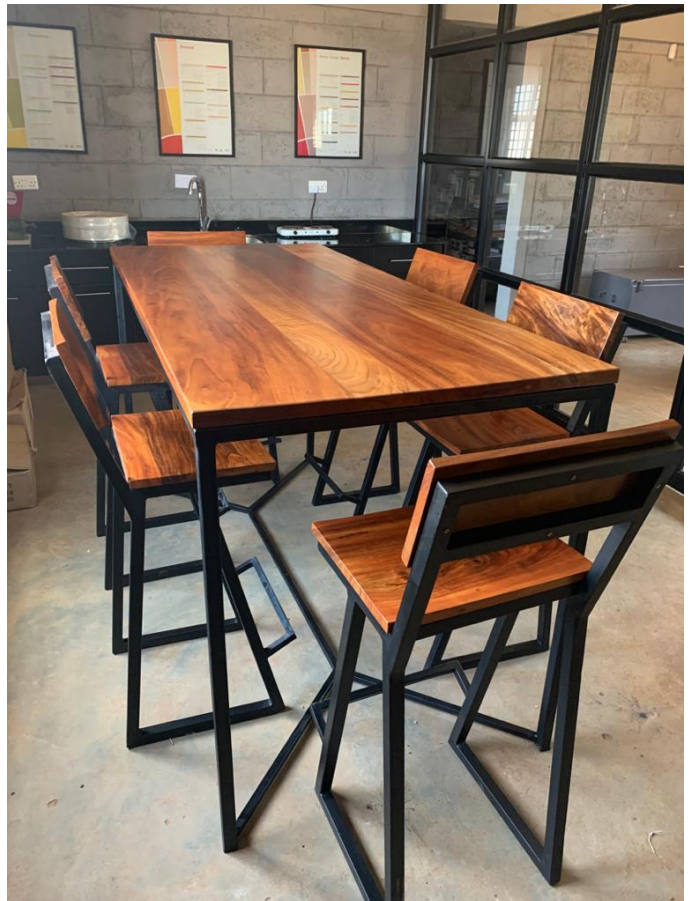

# Tables

**Lakeview Table** (*Table only*)

Ugx.1,300,000/=

160cm L, 60cm D, 110cm H

**Lakeview Stool**

Ugx.410,000/= each

80cm sitting height

**Trader Table** (*Table only*)