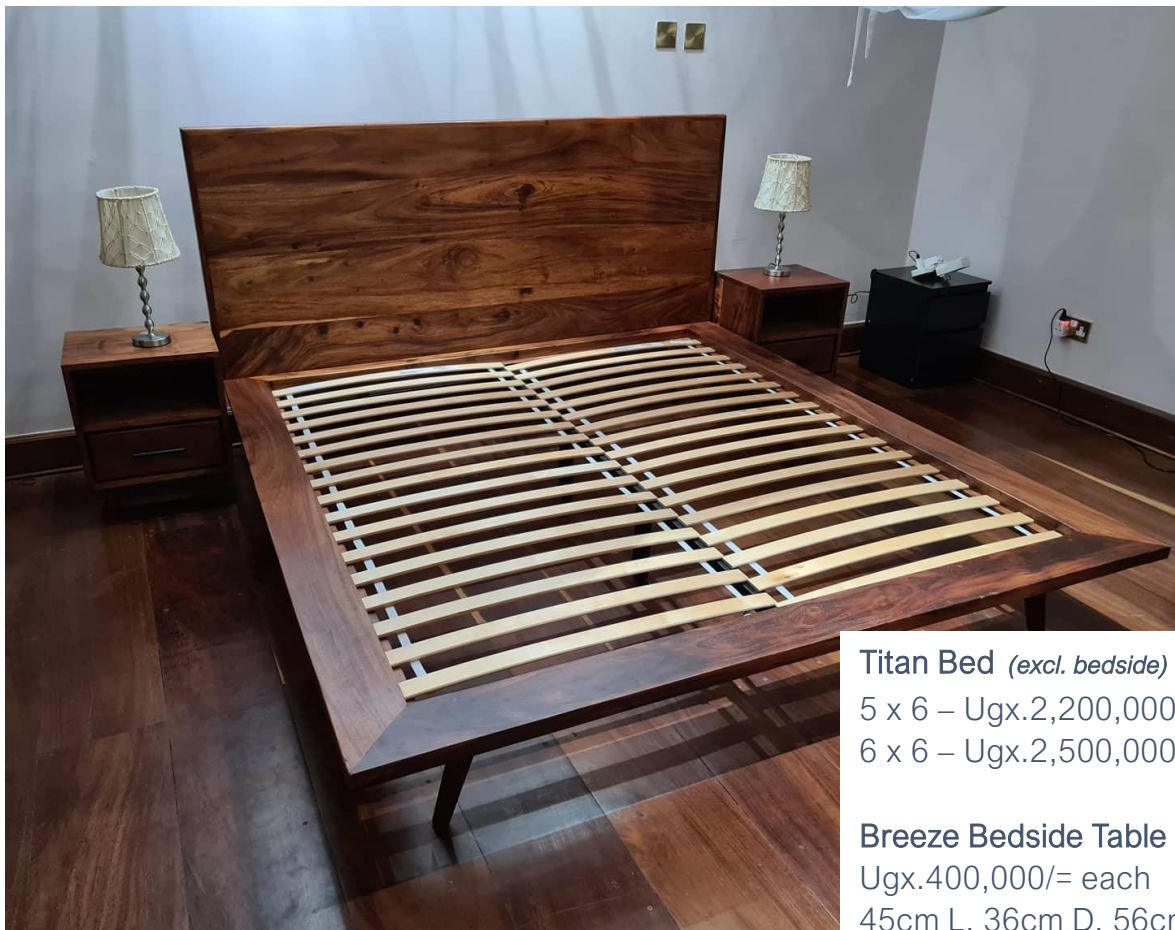

Titan Bed (*excl. bedside*)
5 x 6 – Ugx.2,200,000/=
6 x 6 – Ugx.2,500,000/=

Breeze Bedside Table
Ugx.400,000/= each
45cm L, 36cm D, 56cm H