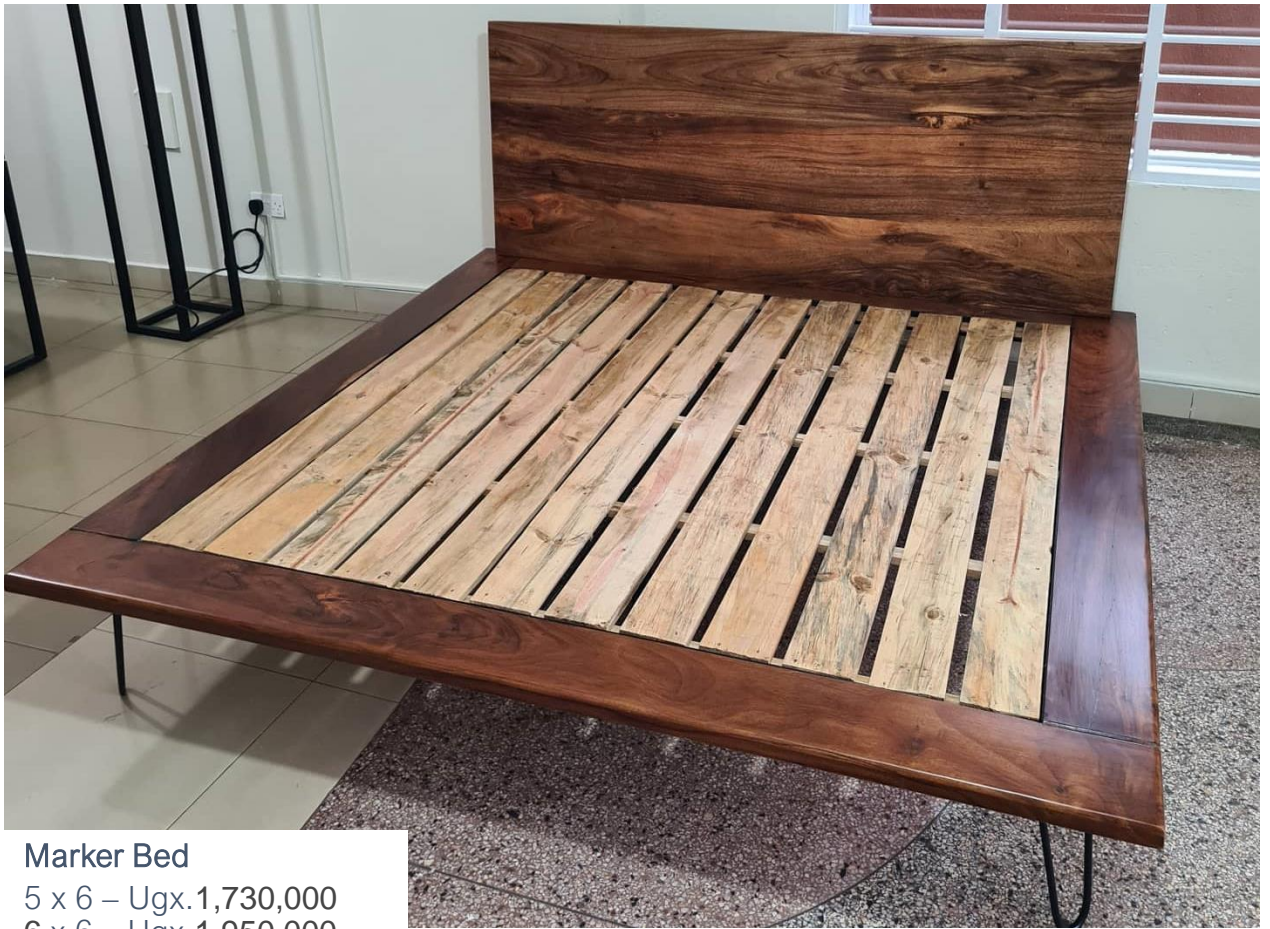

Beds

Marker Bed

5 x 6 – Ugx. 1,730,000

6 x 6 – Ugx. 1,950,000