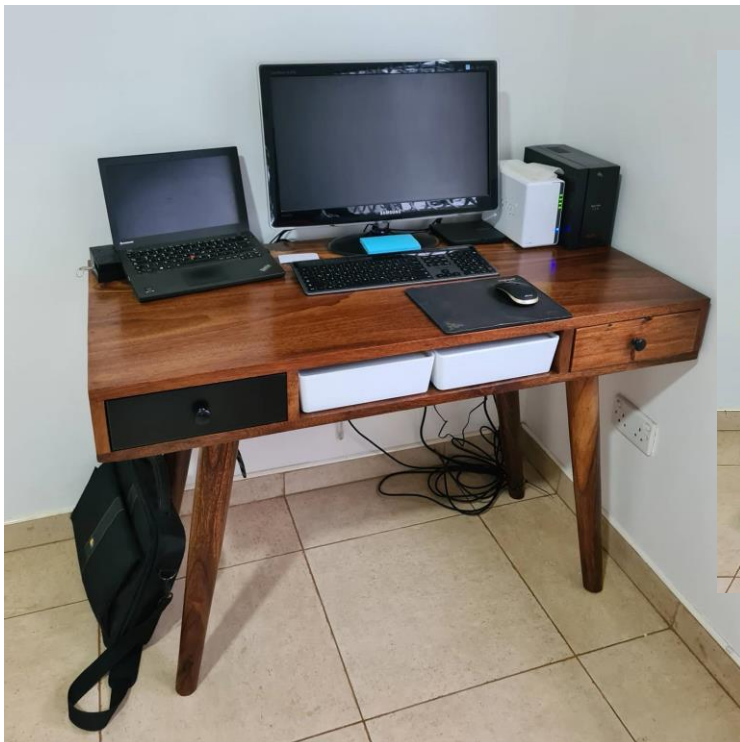

Homebase Desk

Ugx. 1,050,000/=

120cm L, 60cm D, 76cm H