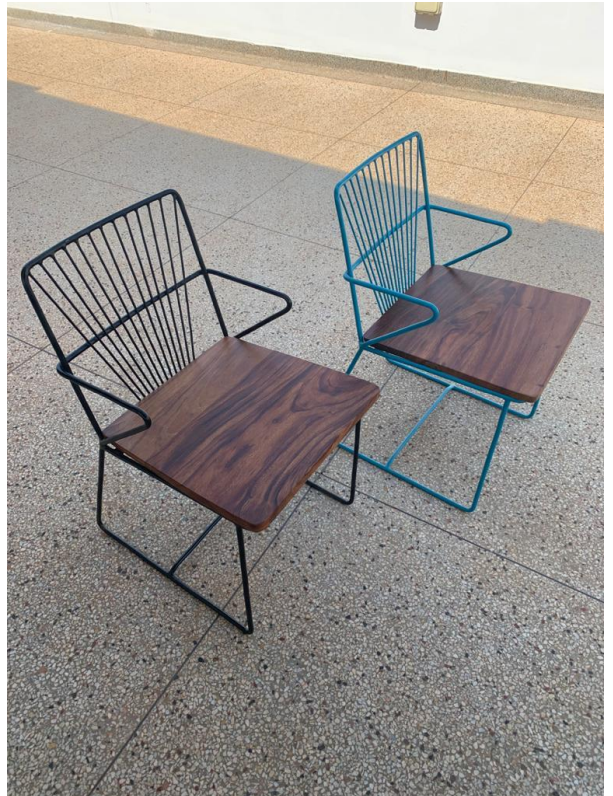

Terrace Chair

Ugx.400,000/=