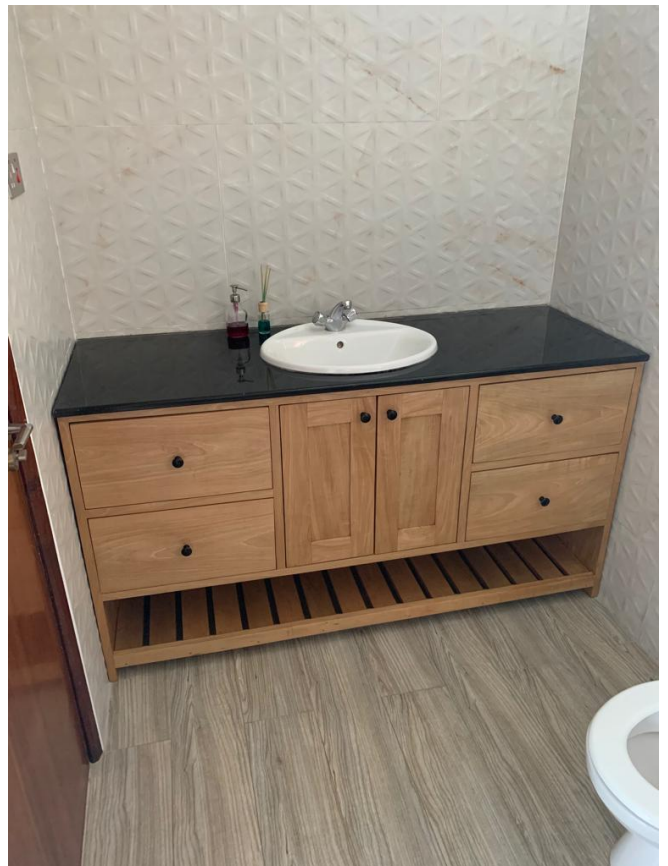

Bathroom Vanity *(excl. sink & granite top)*

Ugx.460,000/=

90cm L, 70cm H