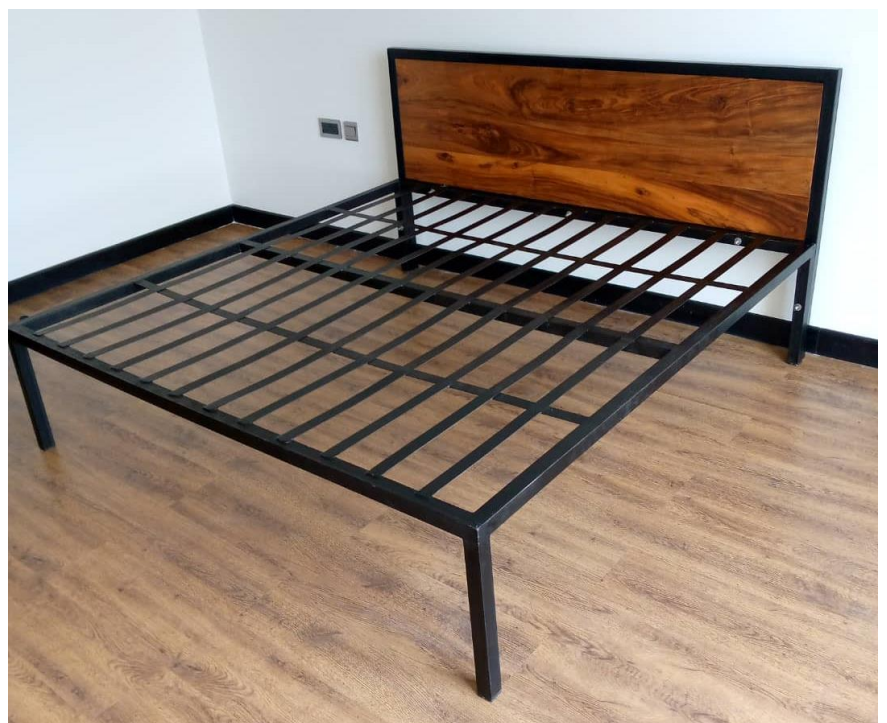

Primo Bed

4 x 6 – Ugx. 1,200,000/=

5 x 6 – Ugx. 1,450,000/=

5 x 6 – Ugx. 1,650,000/=