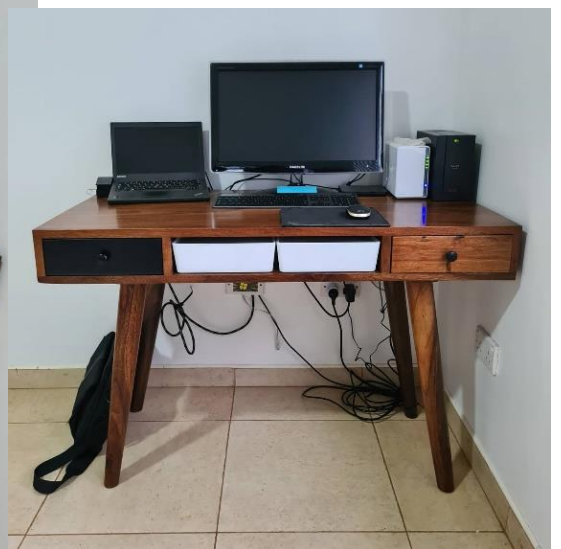

Homebase Desk

Ugx. 1,050,000/=

120cm L, 60cm D, 76cm H