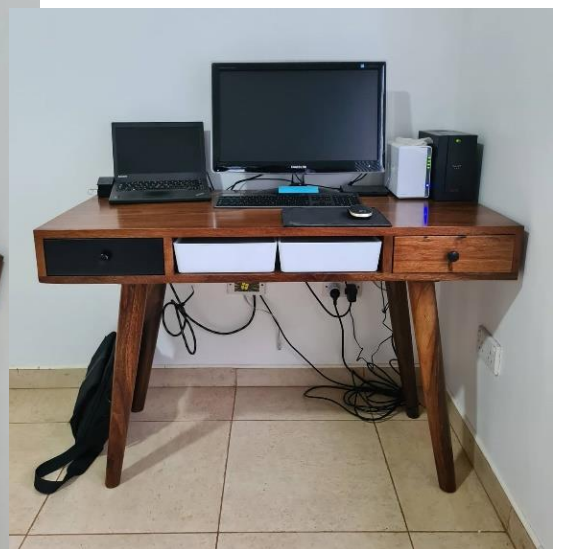

Desks

Executive Desk

Ugx.2,100,000/=

180cm L, 80cm D, 76cm H

Homebase Desk

Ugx.1,250,000/=

120cm L, 60cm D, 76cm H

Desks