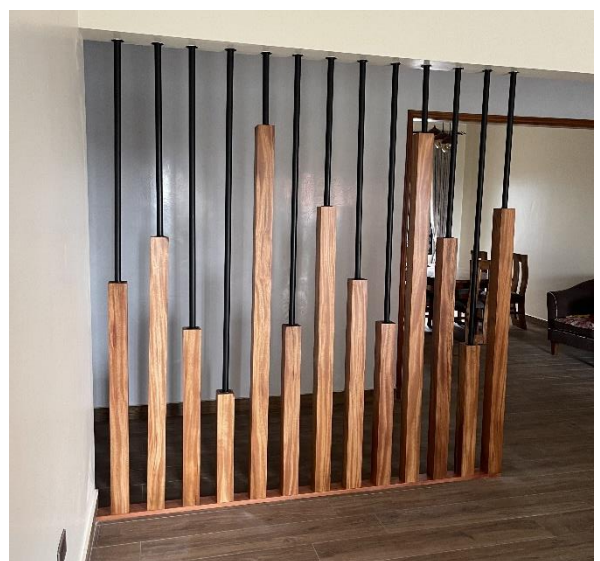

Bathroom Vanity *(excl. sink & granite top)*

Teak Ugx.2,500,000/=

Other Ugx.2,300,000/=

150cm L, 70cm H, 50cm D

Home

Step Stool

Adult Ugx.450,000/=
45cm L, 40cm D, 50cm H

Kids Ugx.400,000/=
40cm L, 40cm D, 40 H

Coat Hanger

Ugx.750,000/=
30cm x 30cm x 30cm base. Total height 170cm

Living Room Divider

Ugx.4,000,000/=
240cm L, 240cm H

Send us your design and measurements to get a cost

Home

Small Wall Planter

Ugx.100,000/=