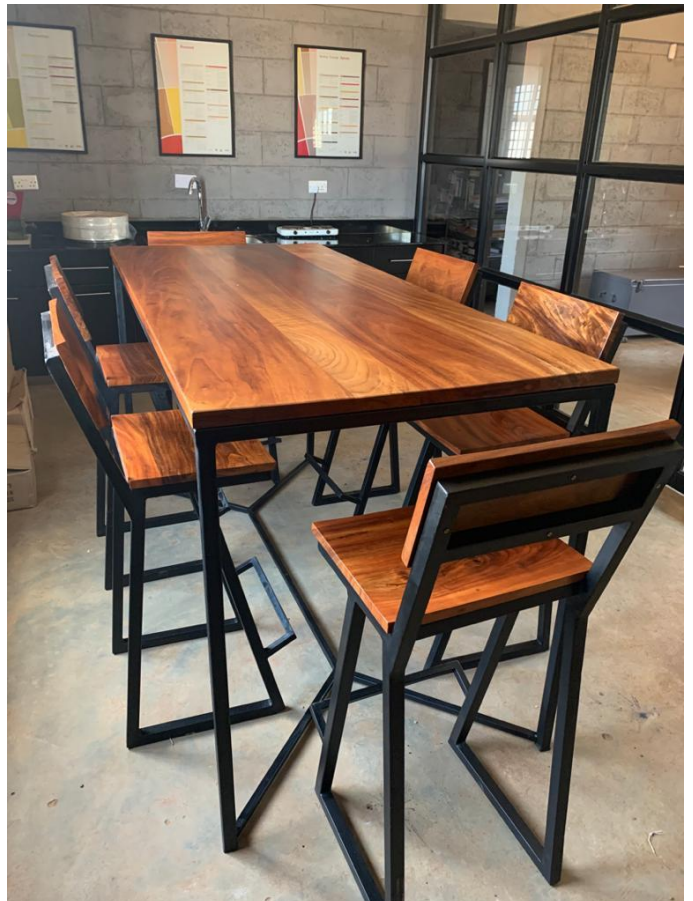

Adventure Bench Ugx.780,000/= each 170cm L, 40cm D, 45cm H

Tables

Lakeview Table (*Table only*)

Ugx. 1,500,000/=

160cm L, 60cm D, 110cm H

Lakeview Stool

Ugx. 460,000/= each

80cm sitting height

Trader Table (*Table only*)

Ugx. 1,900,000

Trader Stool

Ugx. 500,000/= each

80cm sitting height

Tables

Standing Desk (Table only)

Ugx.1,800,000/=