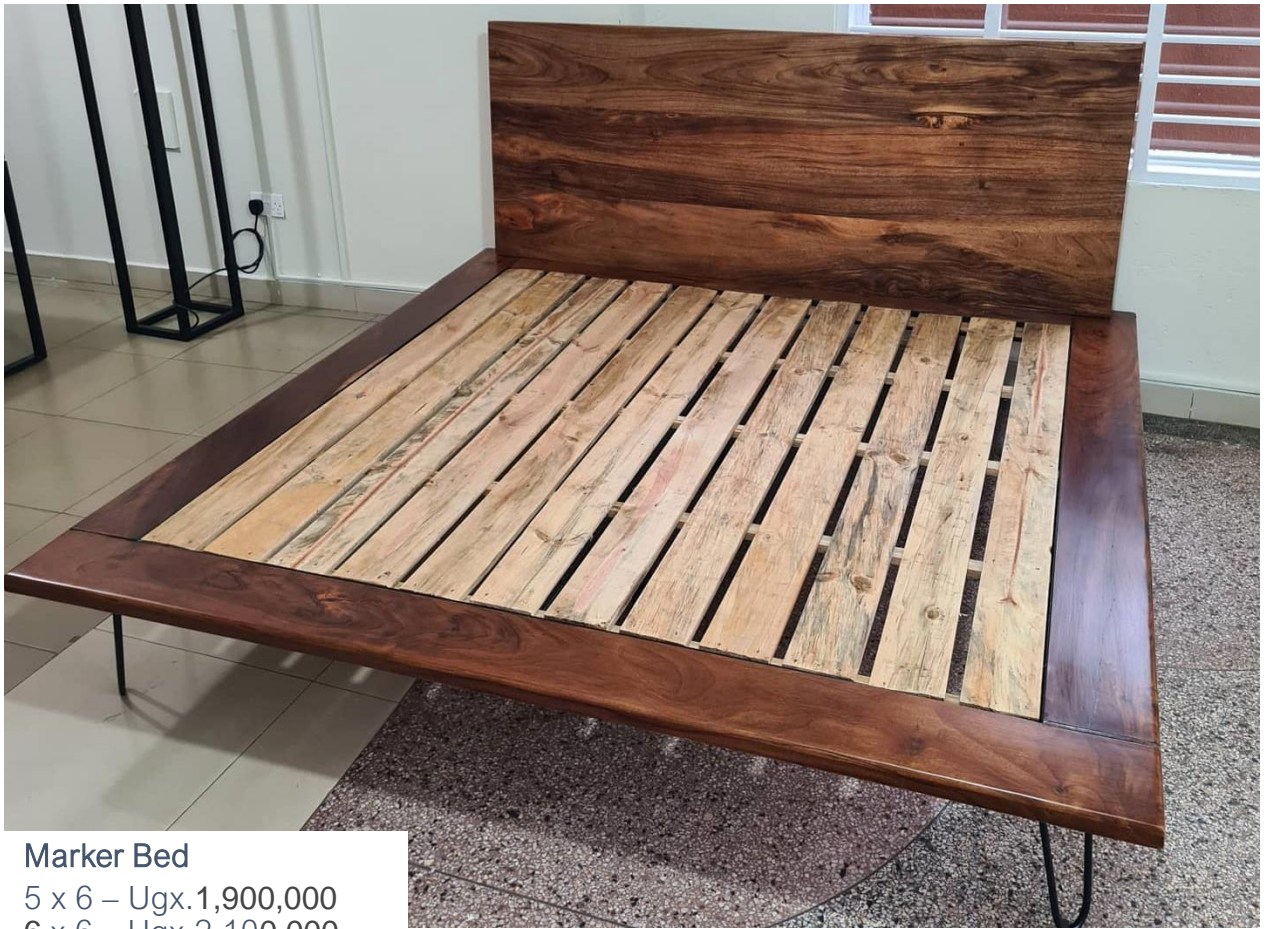

Trunk Bedside Table
Ugx.550,000/= each
45cm L, 36cm D, 56cm H

Titan Bed (excl. bedside)
5 x 6 – Ugx.2,400,000/=
6 x 6 – Ugx.2,700,000/=

Breeze Bedside Table
Ugx.450,000/= each
45cm L, 36cm D, 56cm H

Beds