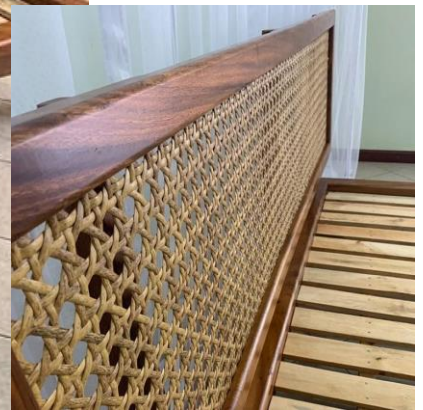

Reader Bed *(excl. bedside)*

5 x 6 – Ugx.2,600,000/=

6 x 6 – Ugx.2,950,000/=

Breeze Bedside Table

Ugx.450,000/= each

45cm L, 36cm D, 56cm H

Beds

Wave Bed