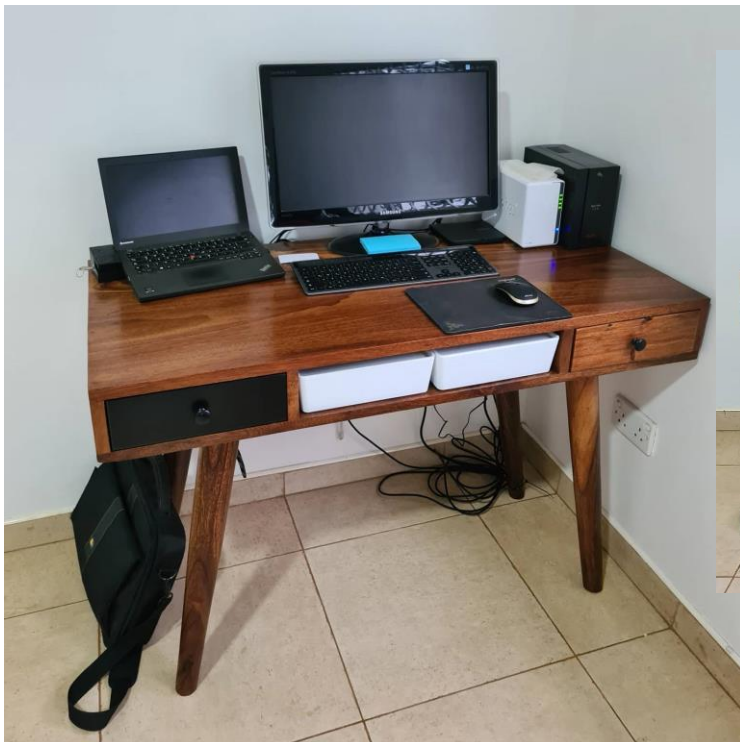

Entryway Shoe Rack
Ugx. 1,600,000/=
160cm L, 40cm D, 45cm H

Entryway Shelf (with hooks)
Ugx. 450,000/=
65cm L, 25cm D, 32cm H

Imperial Shoe Rack
Teak – Ugx, 1,500,000/=
Other – Ugx. 1,300,000/=

100cm L, 35cm D, 120cm H. 20cm drawer H

Desks

Executive Desk

Ugx.2,100,000/=

180cm L, 80cm D, 76cm H

Homebase Desk

Ugx.1,250,000/=

120cm L, 60cm D, 76cm H

Desks