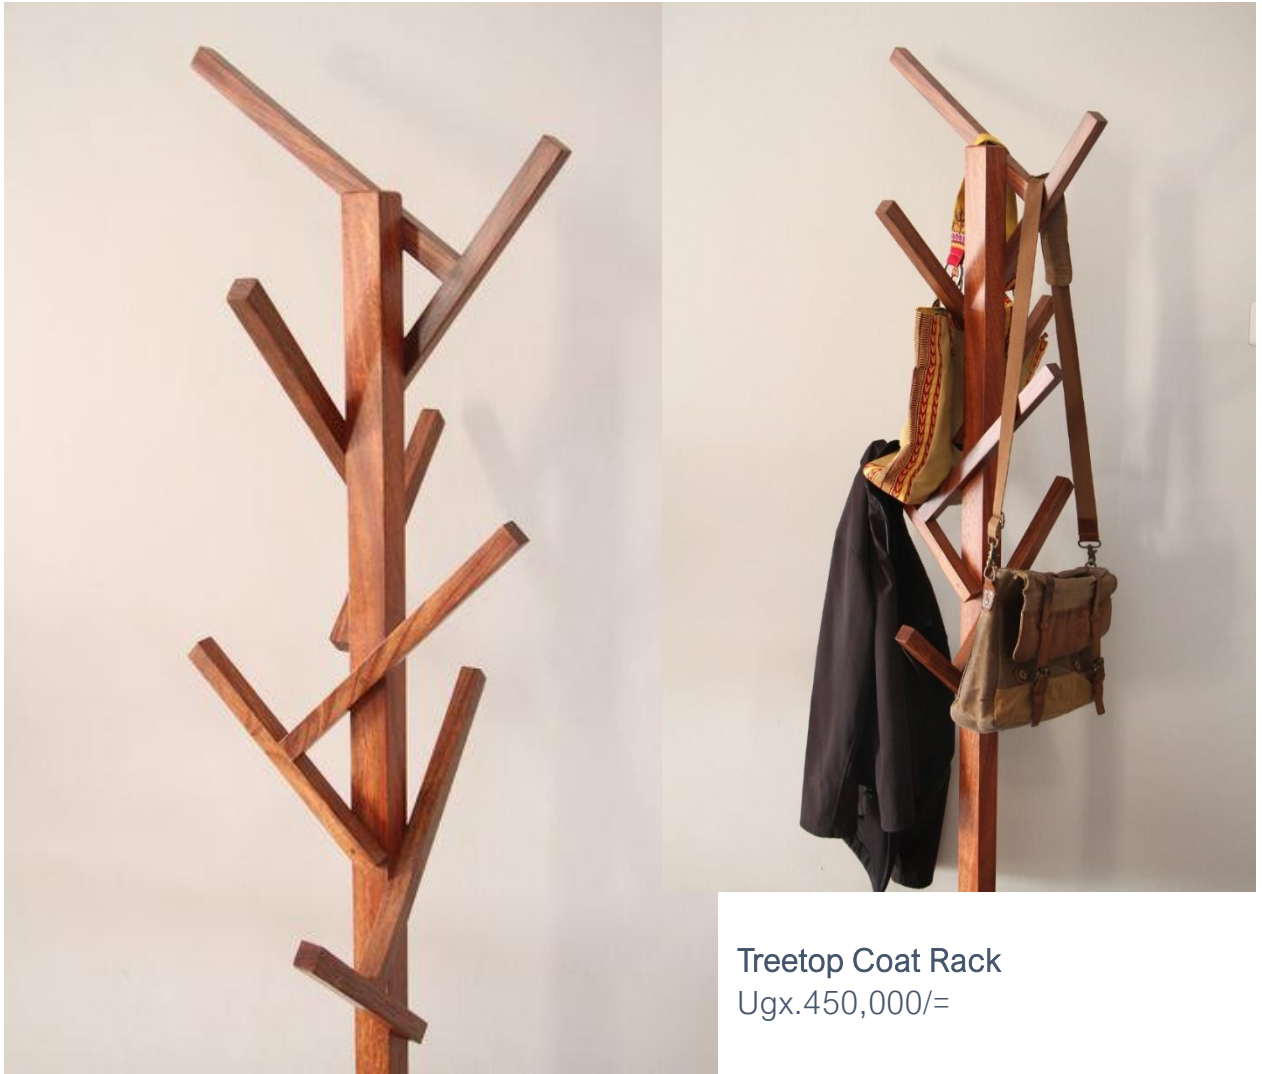

Work-From-Home Desk

Ugx.850,000/=

140cm L, 60cm D, 75cm H

Desks

Martian Desk

Ugx.1,100,000/=

110cm L, 60cm D, 75cm H

Kids Table

Ugx.850,000/=

33cm L x 24cm D x 24cm H

Kids Chair

Ugx.400,000/=

13cm L x 15.5cm D x 26cm H

Desks

Wonder Desk
Ugx. 1,500,000/=
100cm L, 60cm D, 75cm H

Stack Desk
Ugx. 1,600,000/=
127cm L, 60cm D, 75cm H

Treetop Coat Rack
Ugx.450,000/=

Modular Beam Balance
Ugx.700,000/=

6pcs in total. Each piece 75cm L, 9cm W, 1.8cm D. Risers are 6cm high.

Home

Roma Lamp Stand (*excl. lampshade*)
Ugx.400,000/=

Home

Willow Lamp Stand (*excl. lampshade*)
Ugx.550,000/=