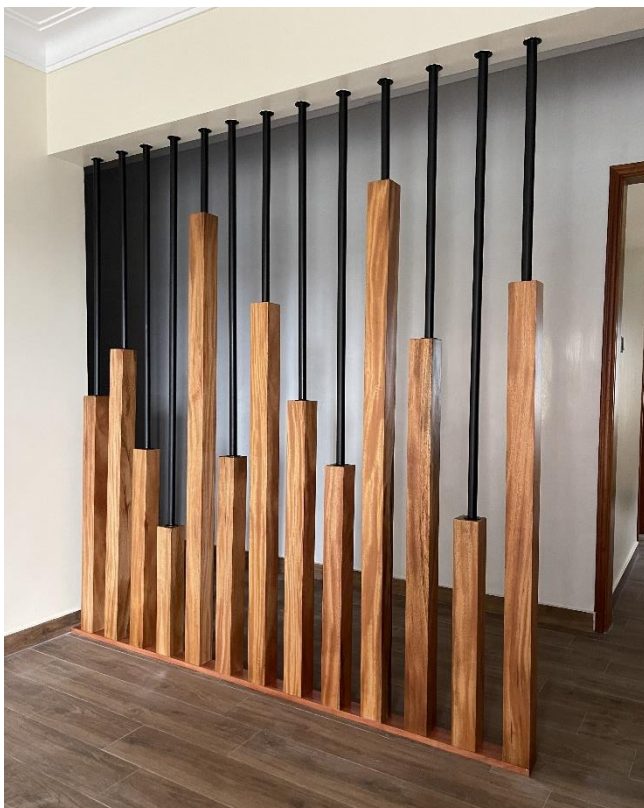

Bathroom Vanity *(excl. sink & granite top)*

Teak Ugx.2,500,000/=

Other Ugx.2,300,000/=

150cm L, 70cm H, 50cm D

Home

Step Stool

Adult Ugx.450,000/=
45cm L, 40cm D, 50cm H

Kids Ugx.400,000/=
40cm L, 40cm D, 40 H

Coat Hanger

Ugx.750,000/=
30cm x 30cm x 30cm base. Total height 170cm

Living Room Divider

Ugx.4,000,000/=
240cm L, 240cm H

Send us your design and measurements to get a cost

Home

Small Wall Planter

Ugx.100,000/=