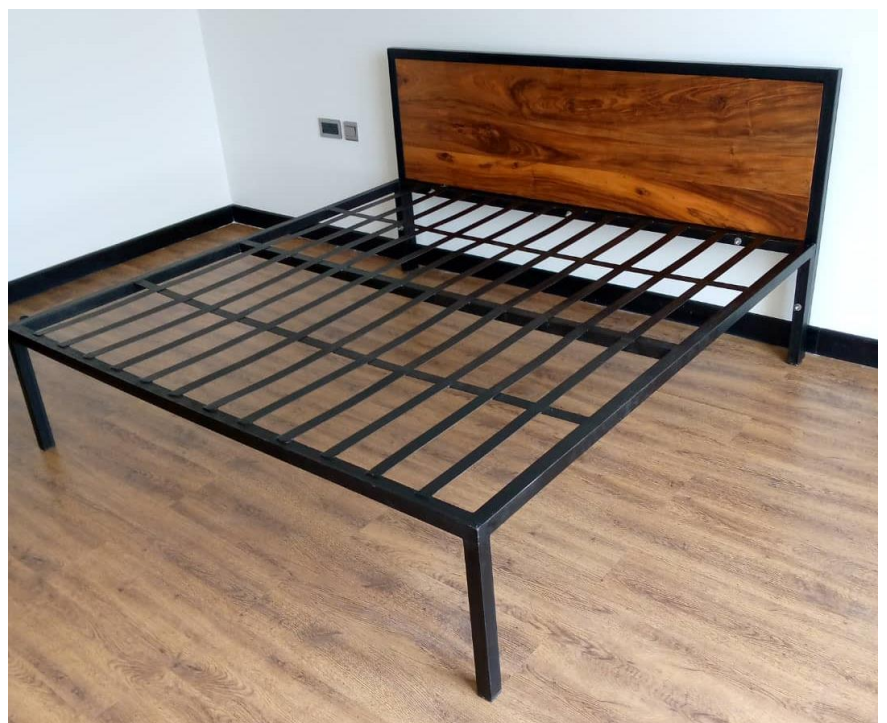

Primo Bed

4 x 6 – Ugx. 1,300,000/=

5 x 6 – Ugx. 1,600,000/=

5 x 6 – Ugx. 1,850,000/=