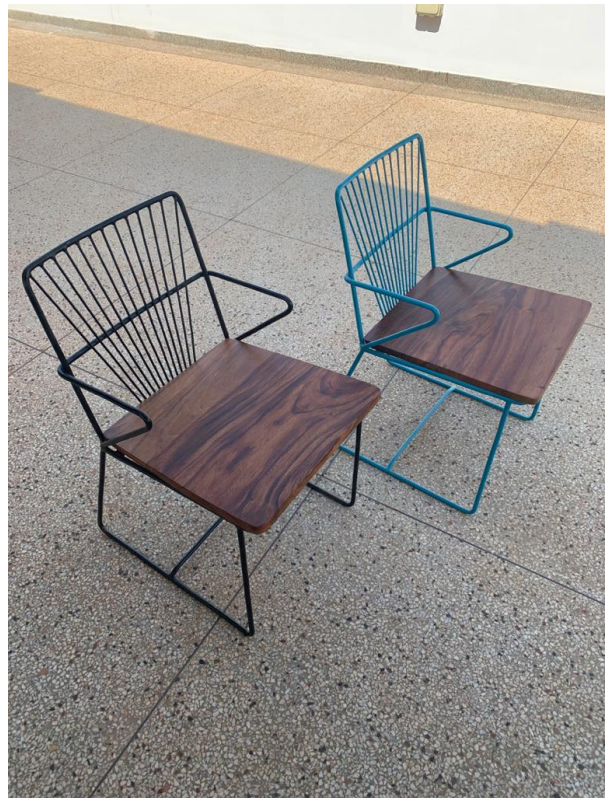

Dime Chair
Ugx.430,000/=

Revolve Chair
Ugx.430,000/=

Chairs

Turaco Chair

Teak Ugx. 1,000,000/=

Mugavu Ugx. 900,000/=

Terrace Chair

Ugx. 450,000/=

Terrace Bar Stool

Ugx. 500,000/=

80cm sitting height

Chairs

Lakeview Stool
Ugx.460,000/=
80cm sitting height

Stature Stool
Ugx.500,000/= 80cm sitting height

Legend Bar Stool
Ugx.700,000/=
90cm sitting height