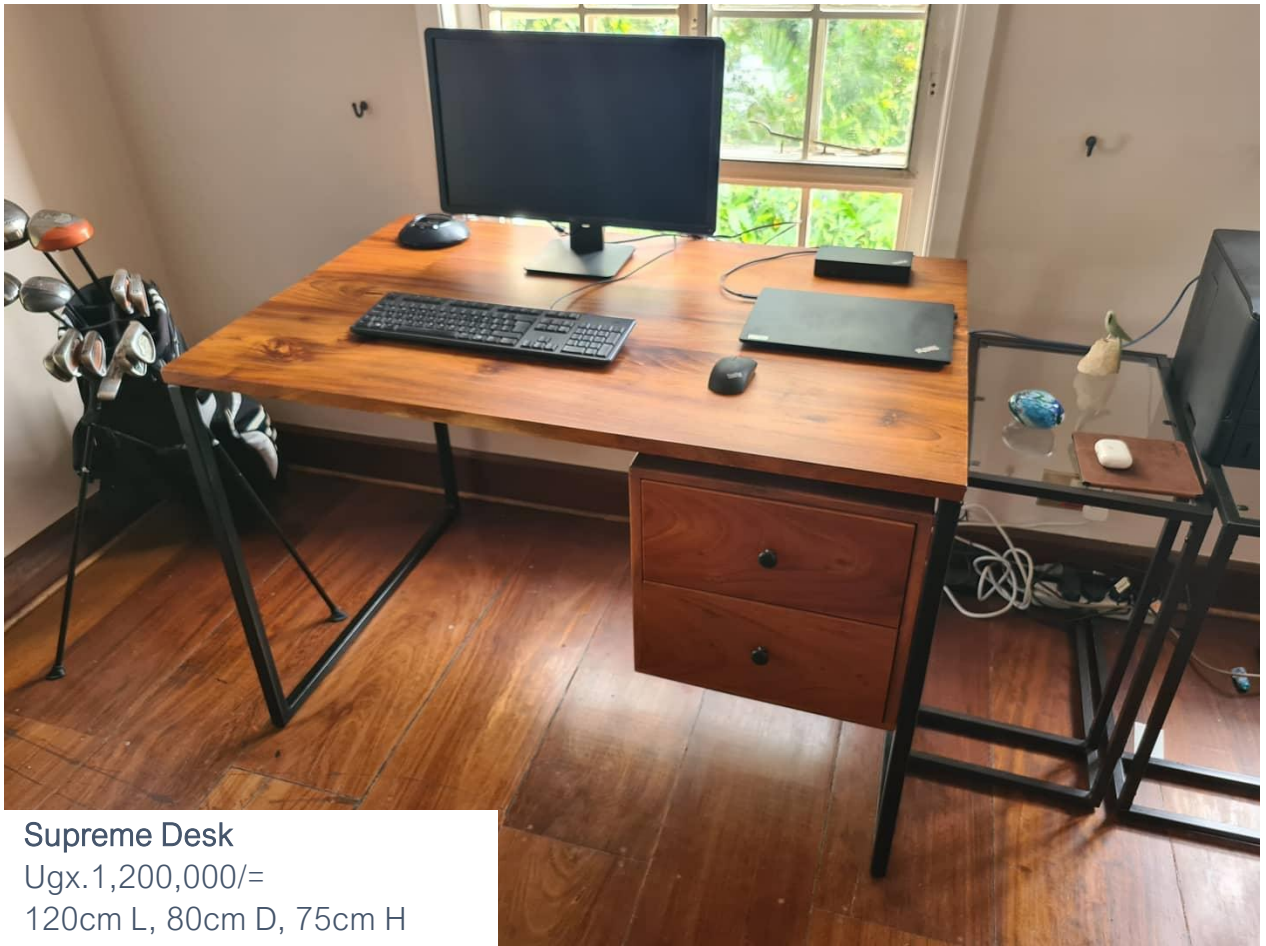

Desks

Executive Desk

Ugx.2,100,000/=

180cm L, 80cm D, 76cm H

Homebase Desk

Ugx.1,250,000/=

120cm L, 60cm D, 76cm H

Desks

Supreme Desk

Ugx.1,200,000/=

120cm L, 80cm D, 75cm H

Evoke Desk

Mugavu & Mahogany

Ugx.1,300,000/=

Teak Ugx.1,600,000/=

110cm L, 50cm D, 75cm H