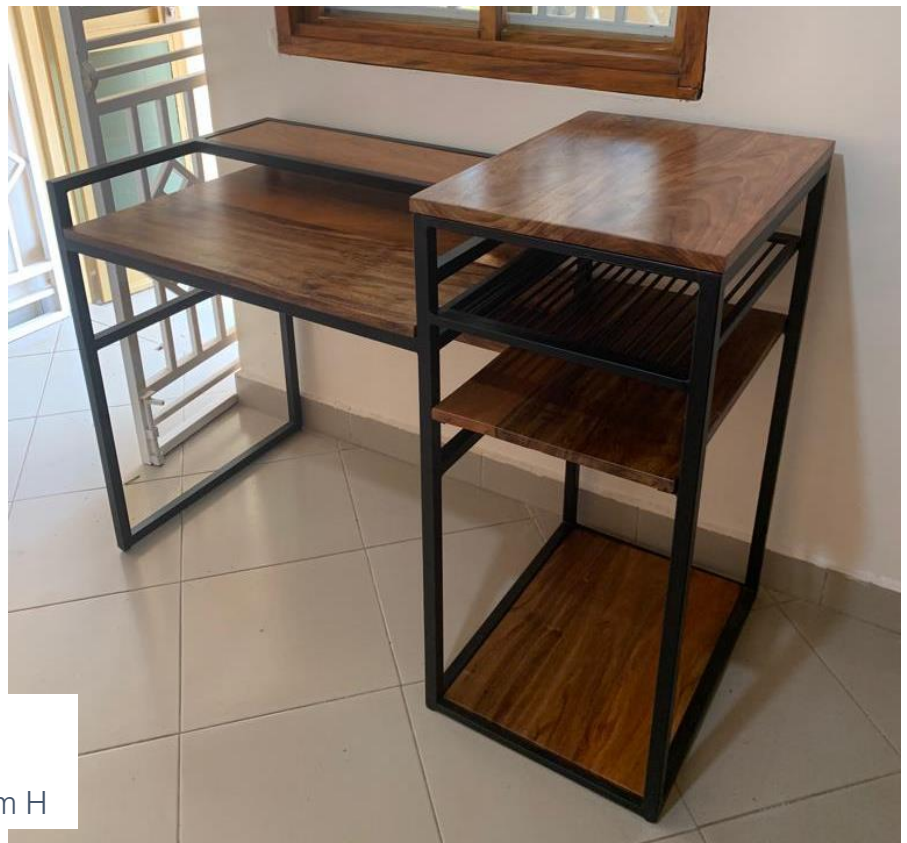

Work-From-Home Desk

Ugx.850,000/=

140cm L, 60cm D, 75cm H

Desks

Martian Desk

Ugx.1,100,000/=

110cm L, 60cm D, 75cm H

Kids Table

Ugx.850,000/=

33cm L x 24cm D x 24cm H

Kids Chair

Ugx.400,000/=

13cm L x 15.5cm D x 26cm H

Desks

Wonder Desk
Ugx. 1,500,000/=
100cm L, 60cm D, 75cm H

Stack Desk
Ugx. 1,600,000/=
127cm L, 60cm D, 75cm H