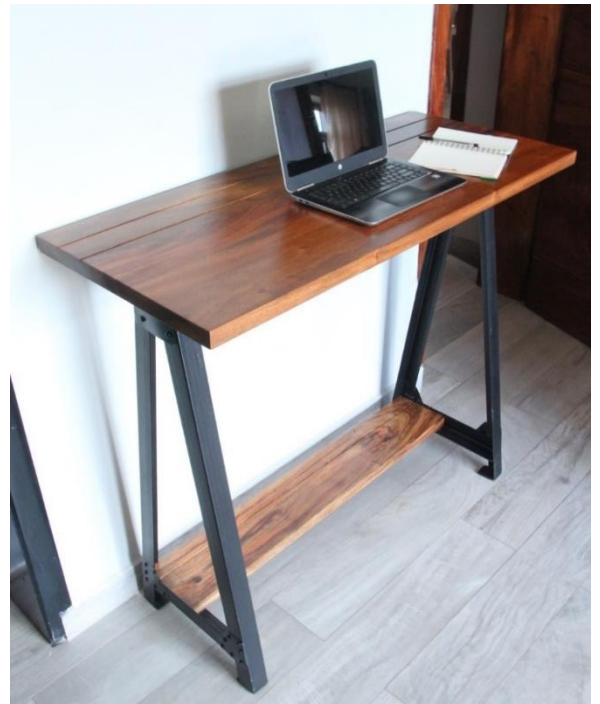

Stature Standing Desk

Ugx.1,100,000/=

120cm L, 50cm D, 110cm H