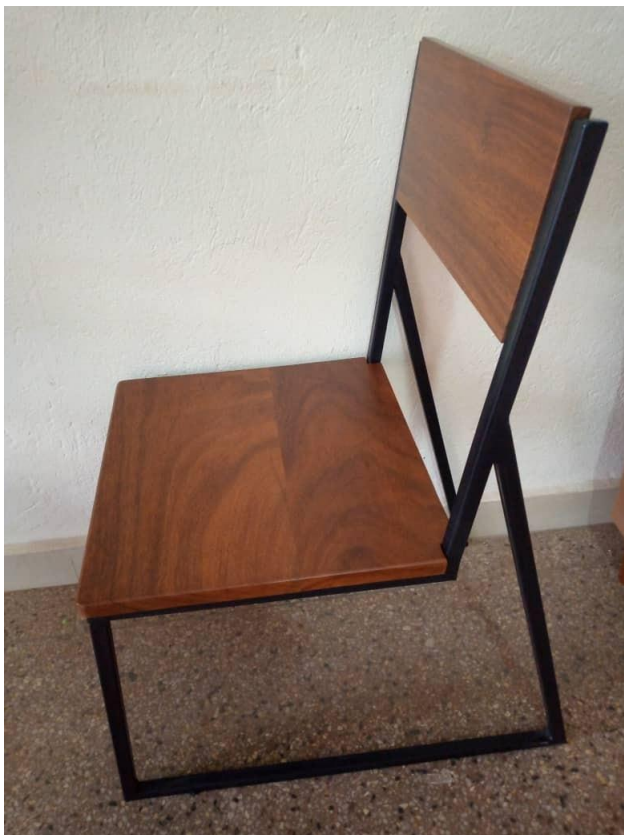

Homeward Dining Chair
Ugx.480,000/=

Print Cushioned Dining Chair
Ugx.480,000/=

Tinsel Dining Chair
Ugx.420,000/=

Toddler High Chair
Ugx.550,000/=

Chairs

Hook Stool
Ugx.520,000/= 80cm sitting height

Hook Chair
Ugx.500,000/=