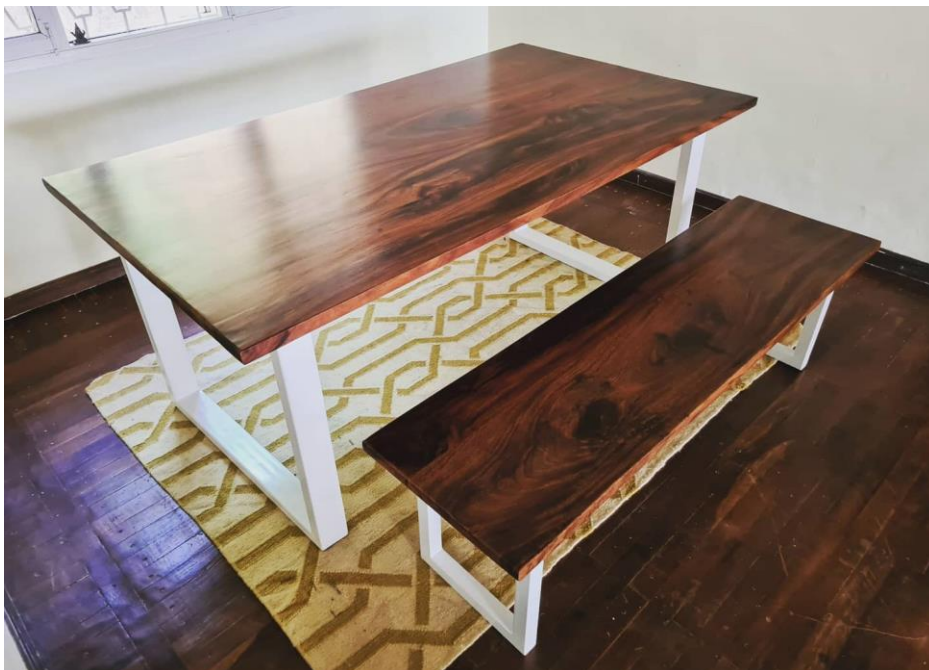

Adventure Dining Table (*Table only*)

6 Seater – Ugx.2,100,000/=
170cm L, 100cm D, 75cm H

8 Seater – Ugx.2,400,000/=
220cm L, 110cm D. 75cm H

Adventure Bench Ugx.780,000/= each 170cm L, 40cm D, 45cm H