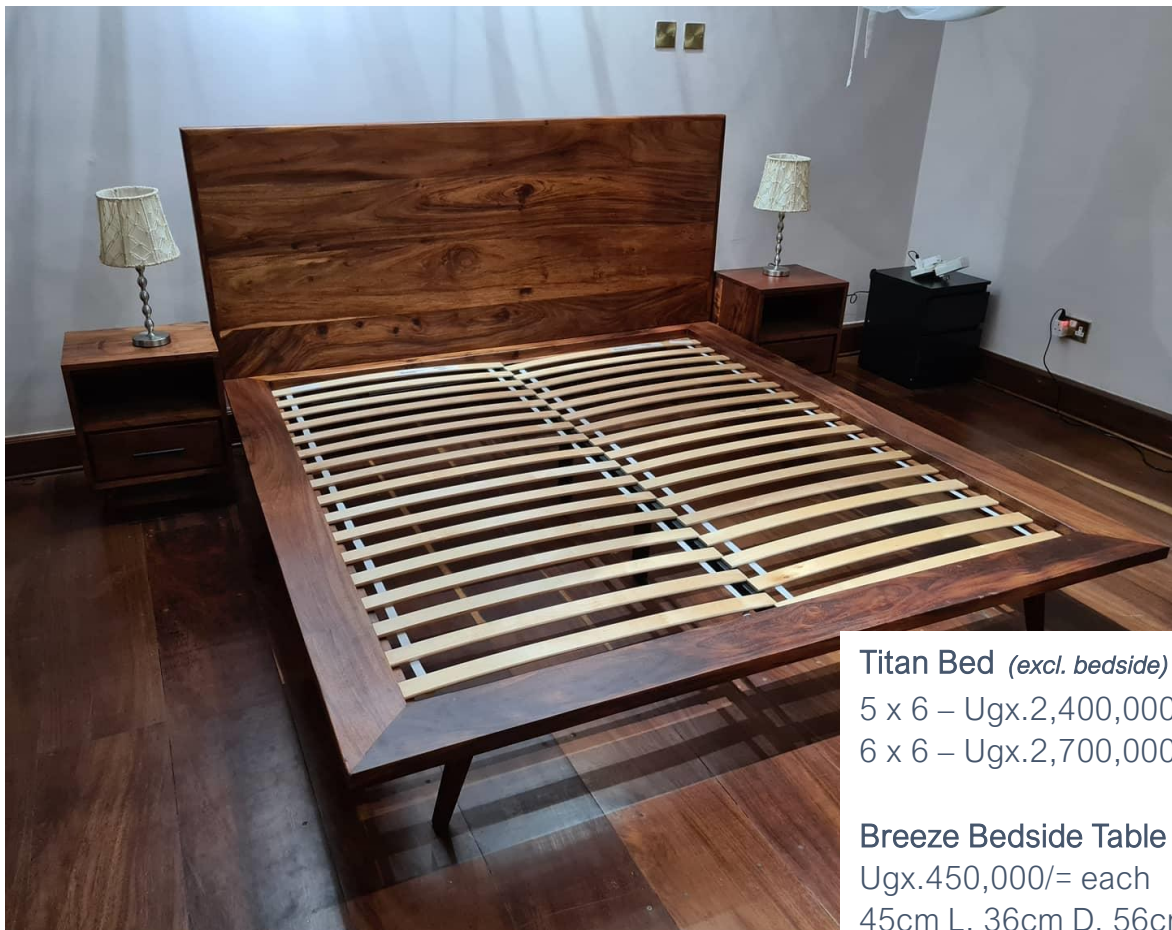

40cm L, 36cm D, 56cm H

Nara Bed

5 x 6 – Ugx.2,200,000/=

6 x 6 – Ugx.2,600,000/=

Beds

Karibu Bed

3 x 6 – Ugx.1,000,000/=

4 x 6 – Ugx.1,200,000/=

5 x 6 – Ugx.1,500,000/=

6 x 6 – Ugx.1,800,000/=

Brighton Bed

5 x 6 – Ugx.2,400,000/=

6 x 6 – Ugx.2,800,000/=

With a pull out drawer
on either side

Beds

Trunk Bed (excl. bedside)
5 x 6 – Ugx.2,500,000/=
6 x 6 – Ugx.2,900,000/=

Trunk Bedside Table
Ugx.550,000/= each
45cm L, 36cm D, 56cm H

Titan Bed (excl. bedside)
5 x 6 – Ugx.2,400,000/=
6 x 6 – Ugx.2,700,000/=

Breeze Bedside Table
Ugx.450,000/= each
45cm L, 36cm D, 56cm H

Beds