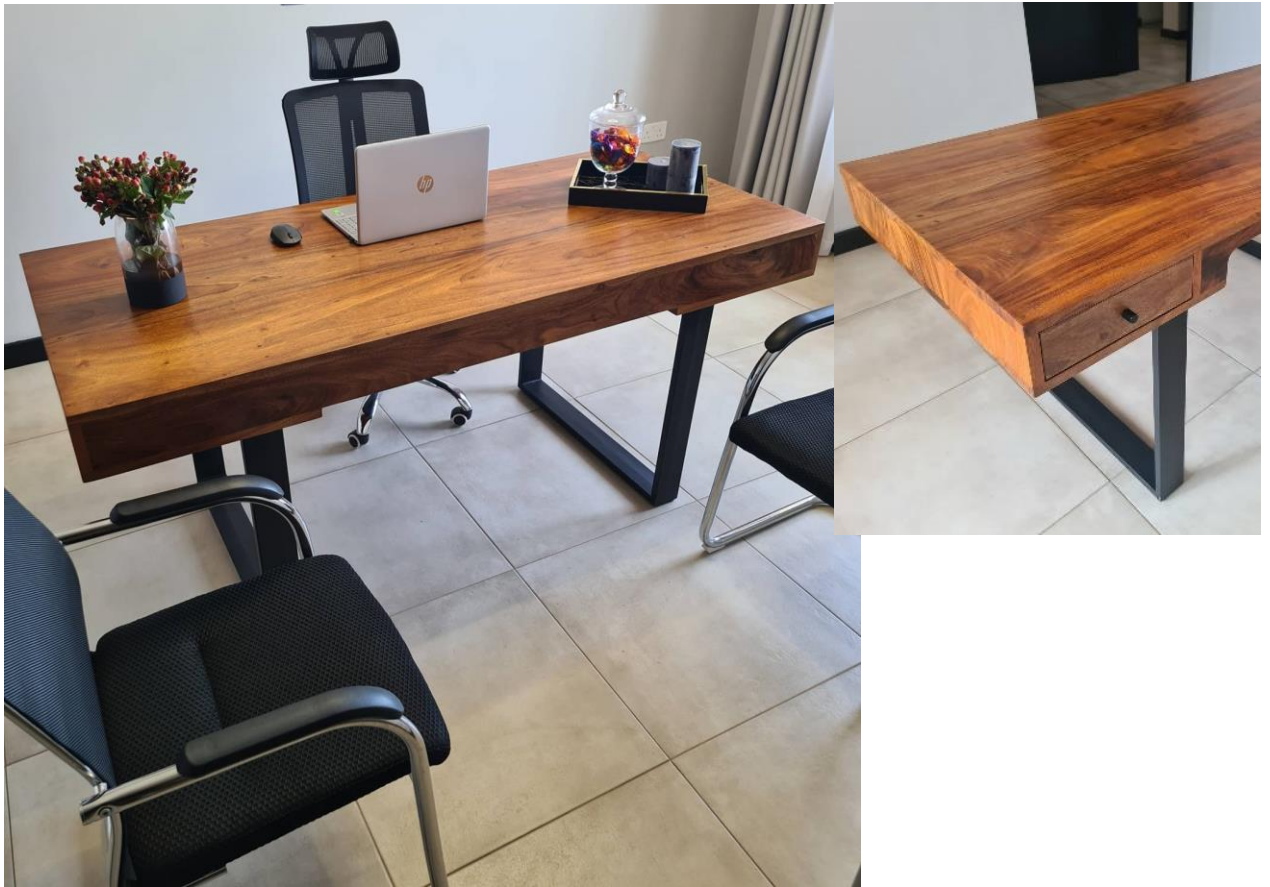

Entryway Shoe Rack
Ugx. 1,600,000/=
160cm L, 40cm D, 45cm H

Entryway Shelf (with hooks)
Ugx. 450,000/=
65cm L, 25cm D, 32cm H

Imperial Shoe Rack
Teak – Ugx, 1,500,000/=
Other – Ugx. 1,300,000/=

100cm L, 35cm D, 120cm H. 20cm drawer H

Desks

Executive Desk

Ugx.2,100,000/=

180cm L, 80cm D, 76cm H

Homebase Desk

Ugx.1,250,000/=

120cm L, 60cm D, 76cm H

Desks