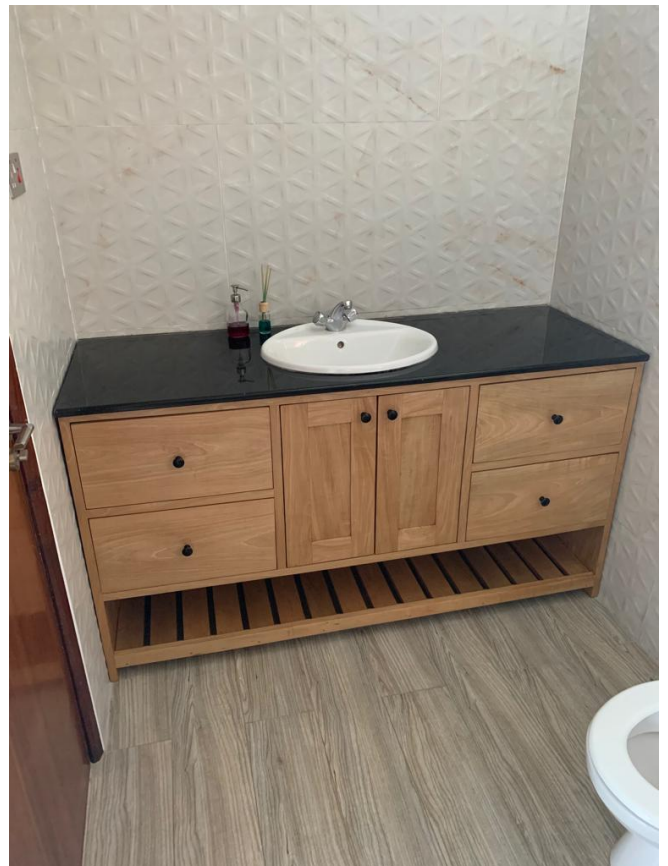

Bathroom Vanity *(excl. sink & granite top)*

Teak Ugx.2,500,000/=

Other Ugx.2,300,000/=

150cm L, 70cm H, 50cm D